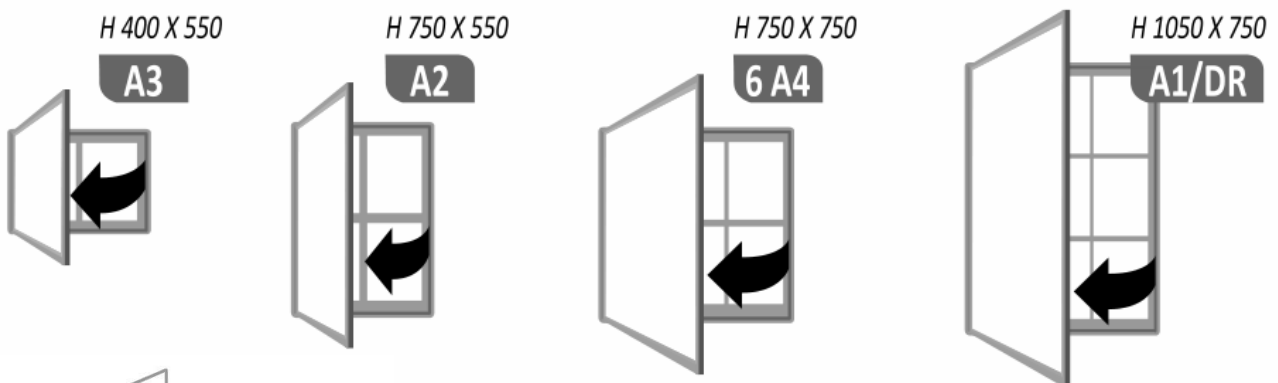

Tradition 30 External Board

Tradition 30 Single Door

- 30mm depth aluminium frame
- 4mm plexishock vandal resistant doors with security lock with 2 keys
- Zinc electroplated white backboard accepts magnets
- Elastomer seal and anti condensation vents
- Easy swap door system allows easy change of door
- Optional posts 2600mm high
- Frame colours available Bordeaux/Burgundy RAL 3004, Green RAL 6005, Blue RAL 5010 and black RAL 9005, Brown
- Set of magnets with each board
- Boards can be banked together with the use of a 60/40 plus post
- Optional magnetic header with black

Tradition 30	Satin Silver	Price	Coloured	Price	Header
400mm h x 550mm wide (A3 or 2 x A4)	NBC/505000	£149.00 + VAT	NBC/405000	£179.00 + VAT	£29.99 + VAT
750mm h x 550mm wide (A2 or 4 x A4)	NBC/505001	£169.00 + VAT	NBC/405001	£199.00 + VAT	£31.99 + VAT
750mm h x 750mm wide (6 x A4)	NBC/505002	£199.00 + VAT	NBC/405002	£239.00 + VAT	£34.99 + VAT
660mm h x 905mm wide (8 x A4)	NBC/505050	£225.00 + VAT	NBC/405050	£279.00 + VAT	£37.99 + VAT
1050mm h x 750mm wide (A1 or 9 x A4)	NBC/505003	£225.00 + VAT	NBC/405003	£279.00 + VAT	£34.99 + VAT
60/40 post set	NBC/516356	£159.00 + VAT	NBC/416356	£175.00 + VAT	
60/40 plus post for banking two board	NBC/516356	£89.00 + VAT	NBC/416400	£99.00 + VAT	

NEW SIZE
660mm x 905mm wide
Holds 2 rows of 4 in the portrait position
Total 8 x A4

WWW.NOTICEBOARDCOMPANY.COM

Mirage Display & Exhibitions
Limited
Mirage House
PO Box 2986
Coventry

Phone: 02476 010076

Fax: 02476 012862