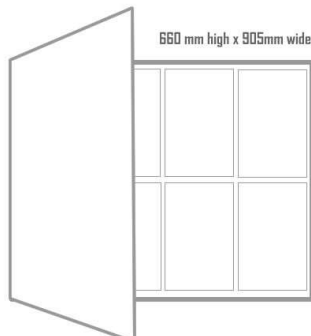

Tradition 30 External Board

Tradition 30 Single Door

- 30mm depth aluminium frame
- 4mm plexishock vandal resistant doors with security lock with 2 keys
- Zinc electroplated white backboard accepts magnets
- Elastomer seal and anti condensation vents
- Easy swap door system allows easy change of door
- Optional posts 2600mm high
- Frame colours available Bordeaux/Burgundy RAL 3004, Green RAL 6005, Blue RAL 5010 and black RAL 9005, Brown
- Set of magnets with each board
- Boards can be banked together with the use of a 60/40 plus post
- Optional magnetic header with black

Tradition 30	Satin Silver	Price	Coloured	Price	Header
400mm h x 550mm wide (A3 or 2 x A4)	NBC/505000	£149.00 + VAT	NBC/405000	£179.00 + VAT	£29.99 + VAT
750mm h x 550mm wide (A2 or 4 x A4)	NBC/505001	£169.00 + VAT	NBC/405001	£199.00 + VAT	£31.99 + VAT
750mm h x 750mm wide (6 x A4)	NBC/505002	£199.00 + VAT	NBC/405002	£239.00 + VAT	£34.99 + VAT
660mm h x 905mm wide (8 x A4)	NBC/505050	£225.00 + VAT	NBC/405050	£279.00 + VAT	£37.99 + VAT
1050mm h x 750mm wide (A1 or 9 x A4)	NBC/505003	£225.00 + VAT	NBC/405003	£279.00 + VAT	£34.99 + VAT
60/40 post set	NBC/516356	£159.00 + VAT	NBC/416356	£175.00 + VAT	
60/40 plus post for banking two board	NBC/516356	£89.00 + VAT	NBC/416400	£99.00 + VAT	

NEW SIZE
660mm x 905mm wide
Holds 2 rows of 4 in the portrait position
Total 8 x A4

WWW.NOTICEBOARDCOMPANY.COM

Mirage Display & Exhibitions
Limited
Mirage House
PO Box 2986
Coventry

Phone: 02476 010076

Fax: 02476 012862