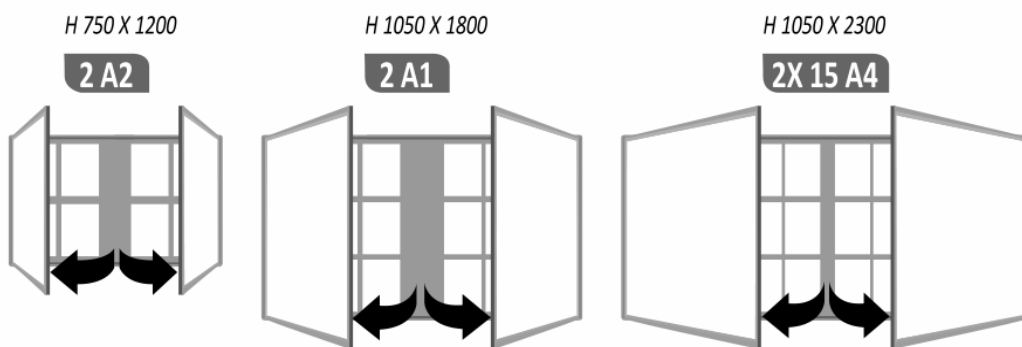

Dual Door 1000 External Board

Dual Door 1000

- 75mm depth aluminium frame
- 4mm security glass doors
- Security lock with 2 keys
- Zinc electroplated white backboard accepts magnets
- Elastomer seal
- Anti condensation vents
- Easy swap door system allows easy change of door
- Optional 2600mm high clamp on posts
- Powder coated frame colours available in Bordeaux 3004, green 6005, blue 5010 and black 9005
- Set of magnets supplied with each board
- Now available with self installation LED lighting

1000 Poster Case Size Dual Door	Satin Silver	Price	Coloured	Price	LED Lighting
750mm h x 1200mm wide holds 8 x A4 (2 x A2)	NBC/514020	£449.00 + VAT	NBC/414020	£525.00 + VAT	£65.00 + VAT
1050mm h x 1800mm wide holds 18 x A4 (2 x A1)	NBC/514021	£669.00 + VAT	NBC/414021	£749.00 + VAT	£77.00 + VAT
1050mm h x 2300mm wide holds 30 x A4 (2 x 15 A4)	NBC/514022	£815.00 + VAT	NBC/414022	£909.00 + VAT	£88.00 + VAT
Set of quarto posts	NBC/516400	£315.00 + VAT	NBC/416400	£329.00 + VAT	
Pack of 12 x 10mm magnets	NBC/502002	£2.39 + VAT			
Pack of 12 x 10mm magnets	NBC/502001	£4.99 + VAT			
Pack of 12 x 10mm magnets	NBC/502000	£7.99 + VAT			